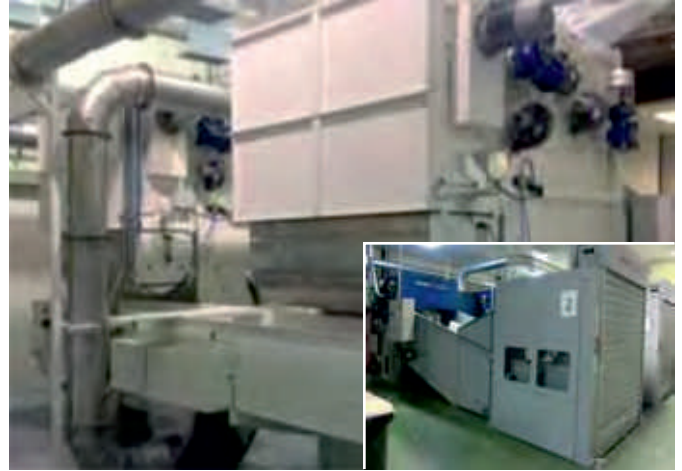

Nonwovens

Bale Opener