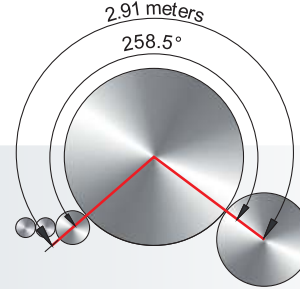

Card 1000

PERFECT
for Affordable Technology

- Largest Carding area of 2.91 sq.mt. (for any 1000 mm width Card)
- 37 Flats in working position
- Licker in options : Single or Triple to suit any type of material to be processed

Application :
Ring & open end spinning of cotton & man made fibres